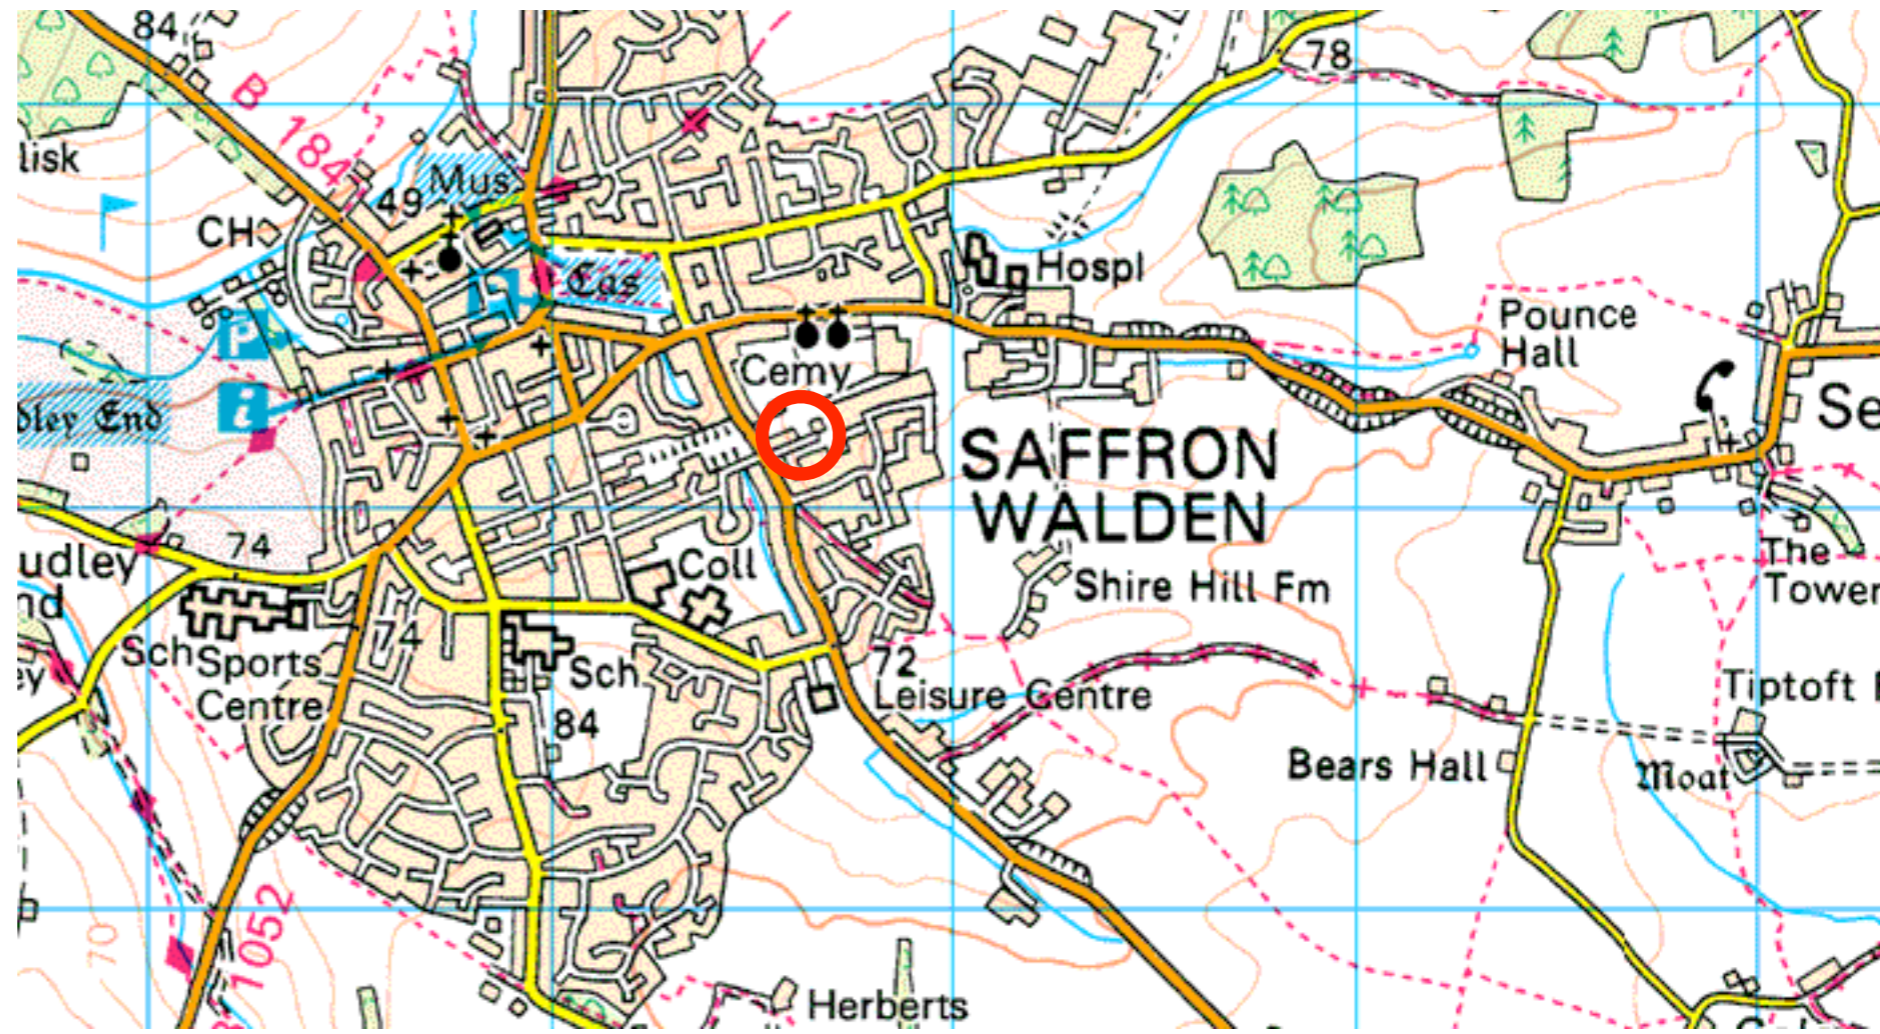

Shirehill Works
Saffron Walden
Essex
CB11 3AL

DIRECTIONS:

Northbound
M11 to junction 9.
(Stumps Cross)

3rd Exit, B184

Southbound
M11 to junction. 10
(Duxford)

1st Exit, A505 to roundabout,
turn right over A1301.
Straight over 3 roundabouts.
Follow B184 to Saffron Walden
(Approximately 3 miles).

Along High Street to
Traffic lights, turn left -
George Street.

At mini roundabout bear right,
then at fork bear left.

At traffic lights turn right
(Thaxted Road)

Turn 1st left into
Shirehill Industrial Estate
(Just before the Gulf Petrol Station)